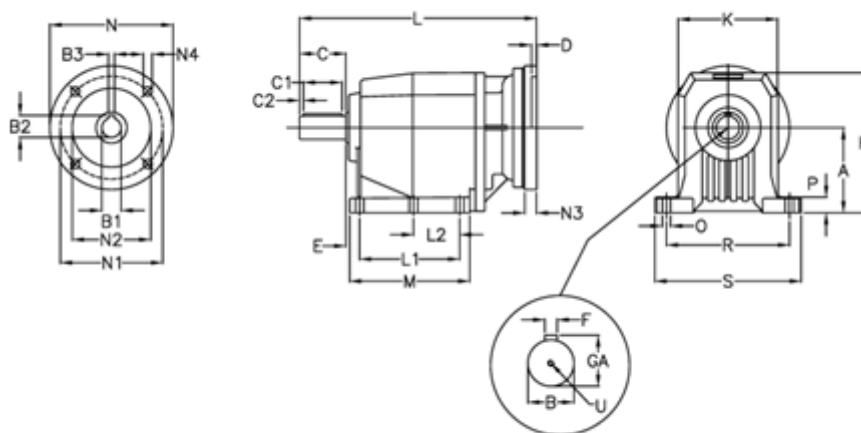

Article number: 40600704471240
 Description: Helical gearbox
 C703P-44,7-P100B5

Measures

| | | | |
|-----------|------------|-------------|------------|
| A = 210 | D = 4.5 | L2 = 0.0 | P = 30 |
| B = 60 | E = 25 | M = 222.0 | R = 300 |
| B1 = 28 | F = 18 | N = 250 | S = 350 |
| B2 = 31.3 | GA = 64.0 | N1 = 215 | U = M20x42 |
| B3 = 8 | H = 349 | N2 = 180 | |
| C = 120 | K = 262 | N3 = 0 | |
| C1 = 90 | L = 483.0 | N4 = M12x16 | |
| C2 = 15 | L1 = 165.0 | O = 22 | |